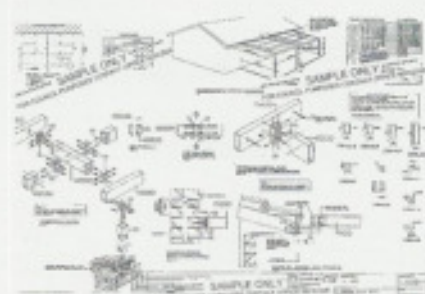

Fully engineered design