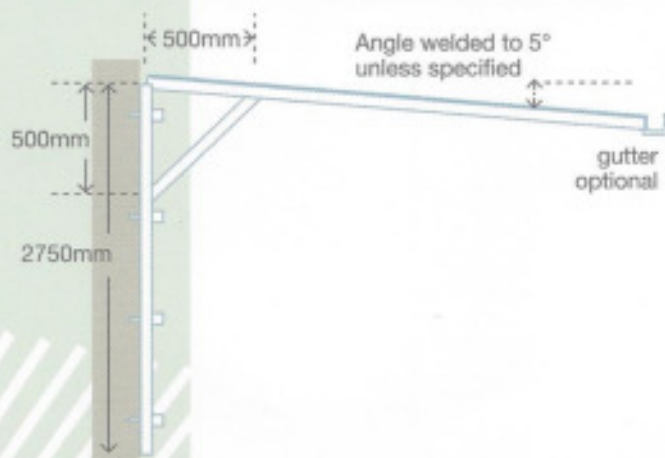

## gables - pitched roofs

- 8mm twin wall polycarbonate available in 5 designer colours
- Extruded aluminium frames available in 4 standard colours
- Special frame colours on request
- Fully engineered welded frames
- Sheet panels are 725mm wide (centre to centre)
- Can be supported from roof by way of rafter brackets
- Gutter attachments available

## barrel vaults

- 8mm twin wall polycarbonate available in 5 designer colours
- Extruded aluminium frames available in 4 standard colours
- Special frame colours on request
- Minimum radius 1400mm
- Fully engineered welded frames
- Sheet panels are 725mm wide (centre to centre)
- Can be supported from roof by way of rafter brackets
- Gutter attachments available

## cantilevered awnings (flat & bullnosed)

- 8mm twin wall polycarbonate available in 5 designer colours
- Extruded aluminium joining sections available in 4 standard colours
- Special frame colours on request
- Maximum projection is 2600mm
- Sheet panels are 725mm wide (centre to centre)
- Sturdy welded frame trusses to engineer specifications
- Suitable for patio covers
- Pitch set at 5 degree fall but can be pre welded to any angle requested