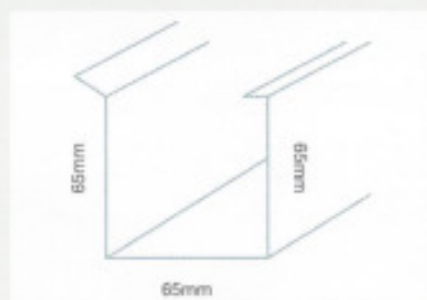

CARBOLITE bullnose gutter attachment

CARBOLITE comes with a limited 2 year warranty. Refer warranty card for more details.

CARBOLITE is a registered trademark of Carbolite Pty Ltd. The information contained in this brochure is to the best of our knowledge accurate but all recommendations are made without warranty as the conditions of use are beyond our control. All enquiries for Government approvals regarding installations must be made by the purchaser.

Approved distributor